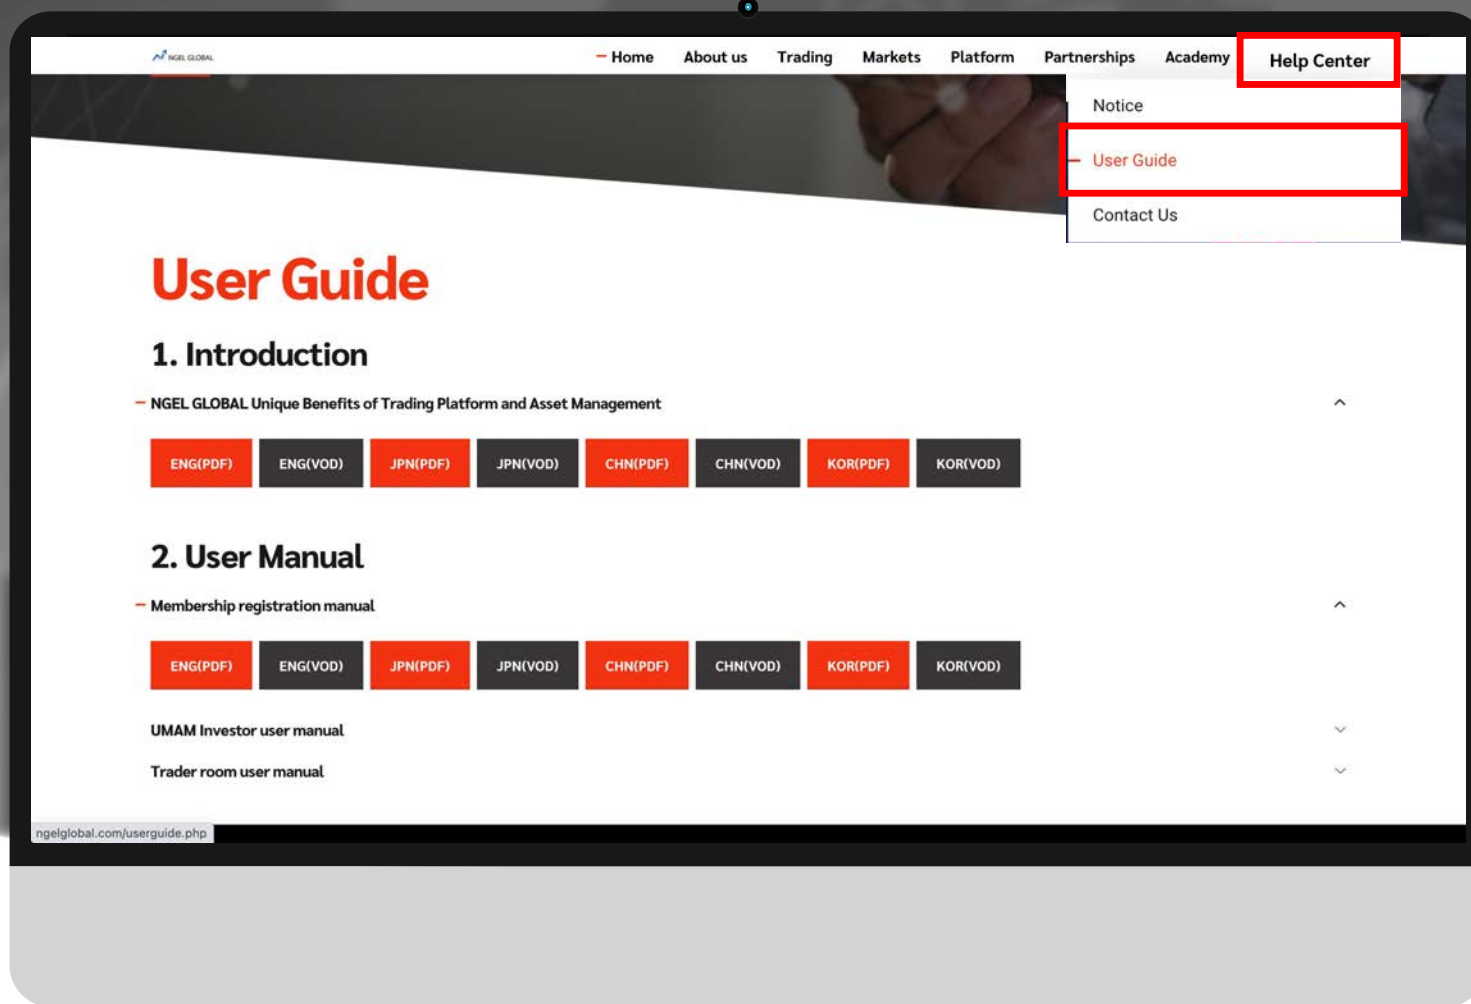

ngelglobal.com

ngelglobal.com主页右上角的
"Help Center" - 在"User Guide"
菜单中可以下载公司介绍资料 and 用户手册。