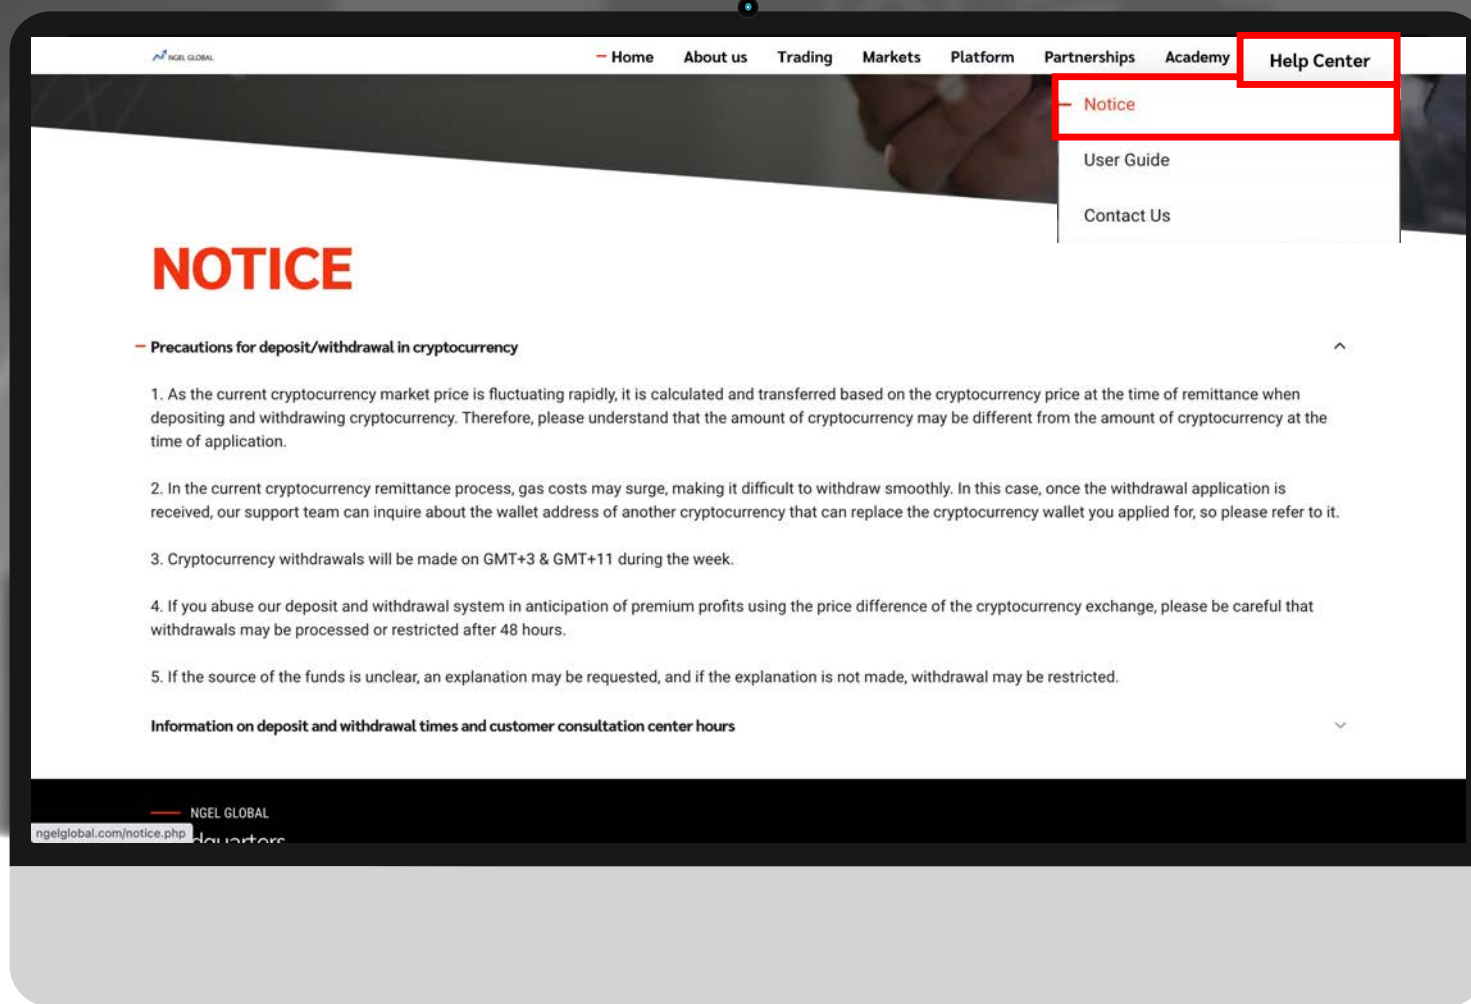

ngelglobal.com

ngelglobal.com主页右上角的
"Help Center" - 在"Notice"菜单中可以确认
主要公告和注意事项。