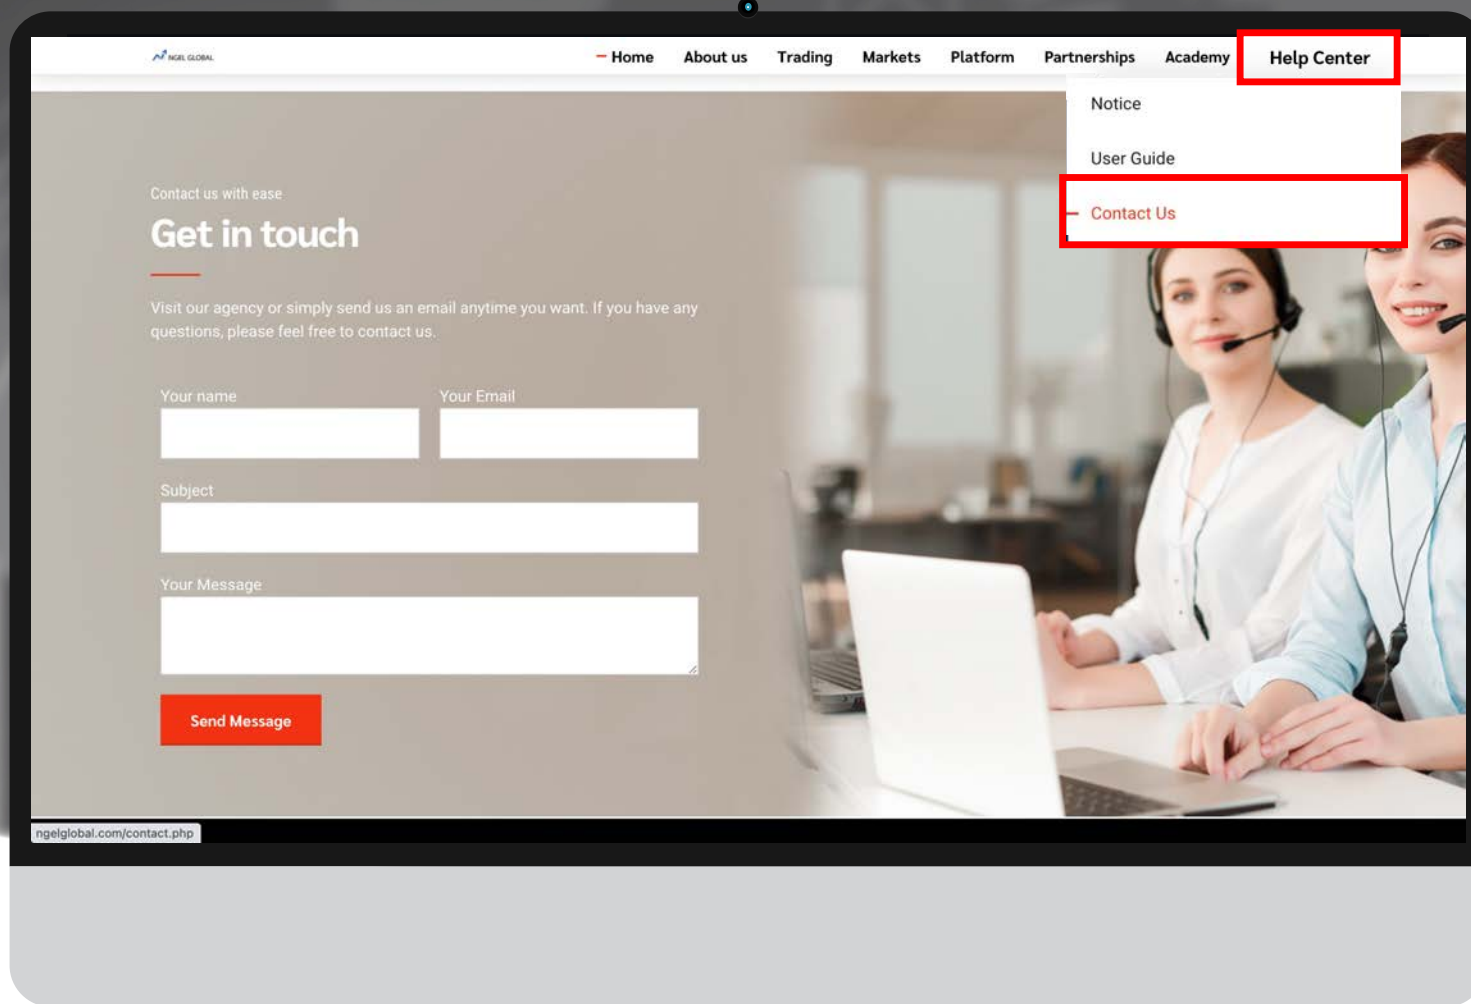

ngelglobal.com

ngelglobal.com主页右上角的 " Help Center" - 在 " Contact Us" 菜单中可以直接向支援组发送咨询事项并得到答复。