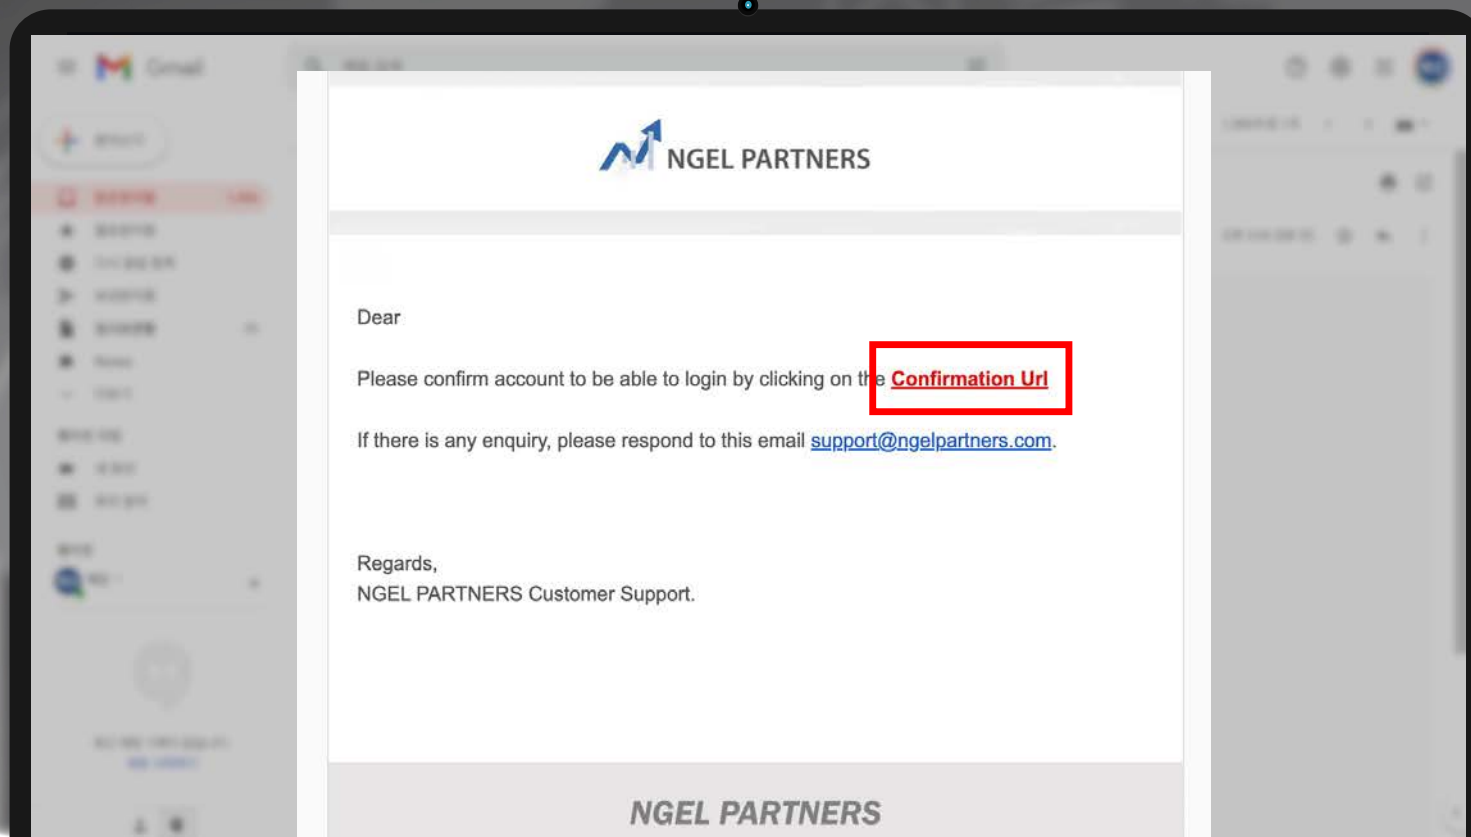

ngelglobal.com

确认发送到登陆的邮箱地址里的
账号邮件。

(未收到时请确认垃圾邮件)

点击Confirmation Url .